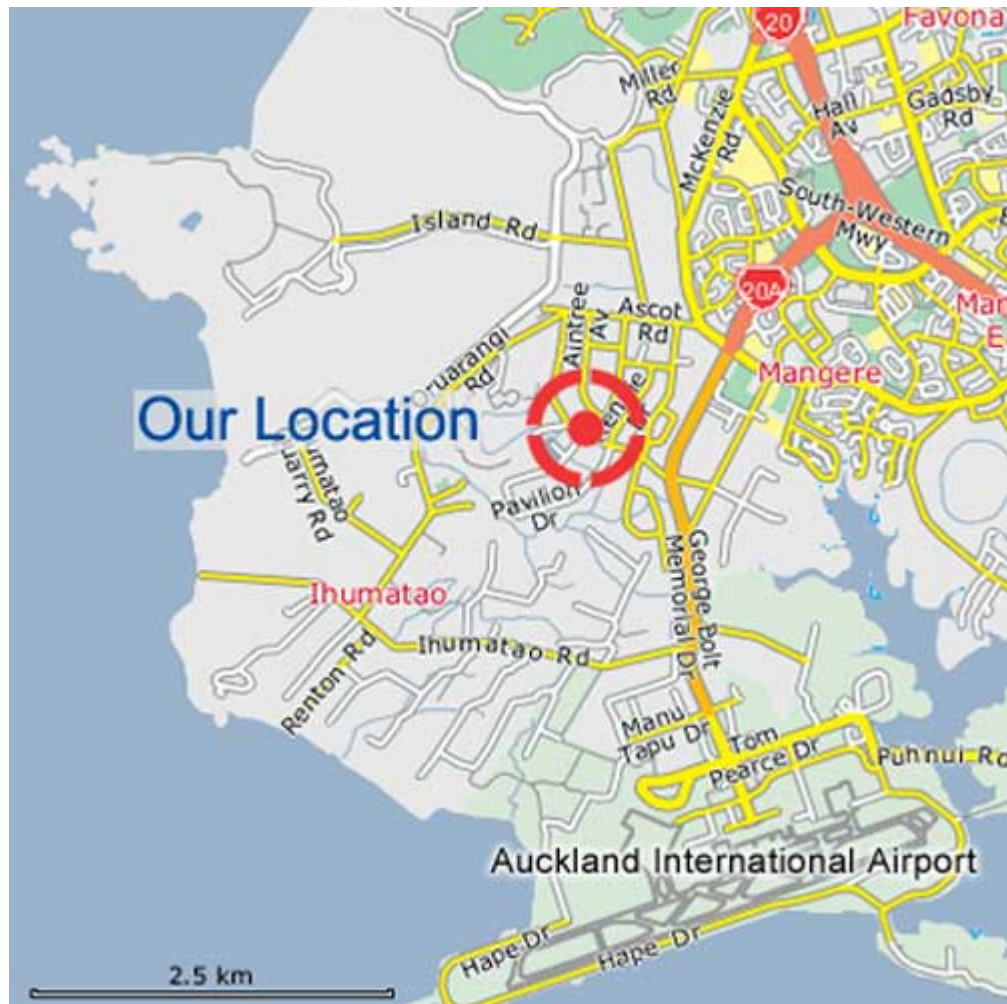

SUTTON GROUP

56-58 Aintree Ave, Airport Oaks, Auckland - Phone + 64 9 257 1572

SUTTON GROUP

56-58 Aintree Ave, Airport Oaks, Auckland - Phone + 64 9 257 1572

SUTTON GROUP

56-58 Aintree Ave, Airport Oaks, Auckland - Phone + 64 9 257 1572