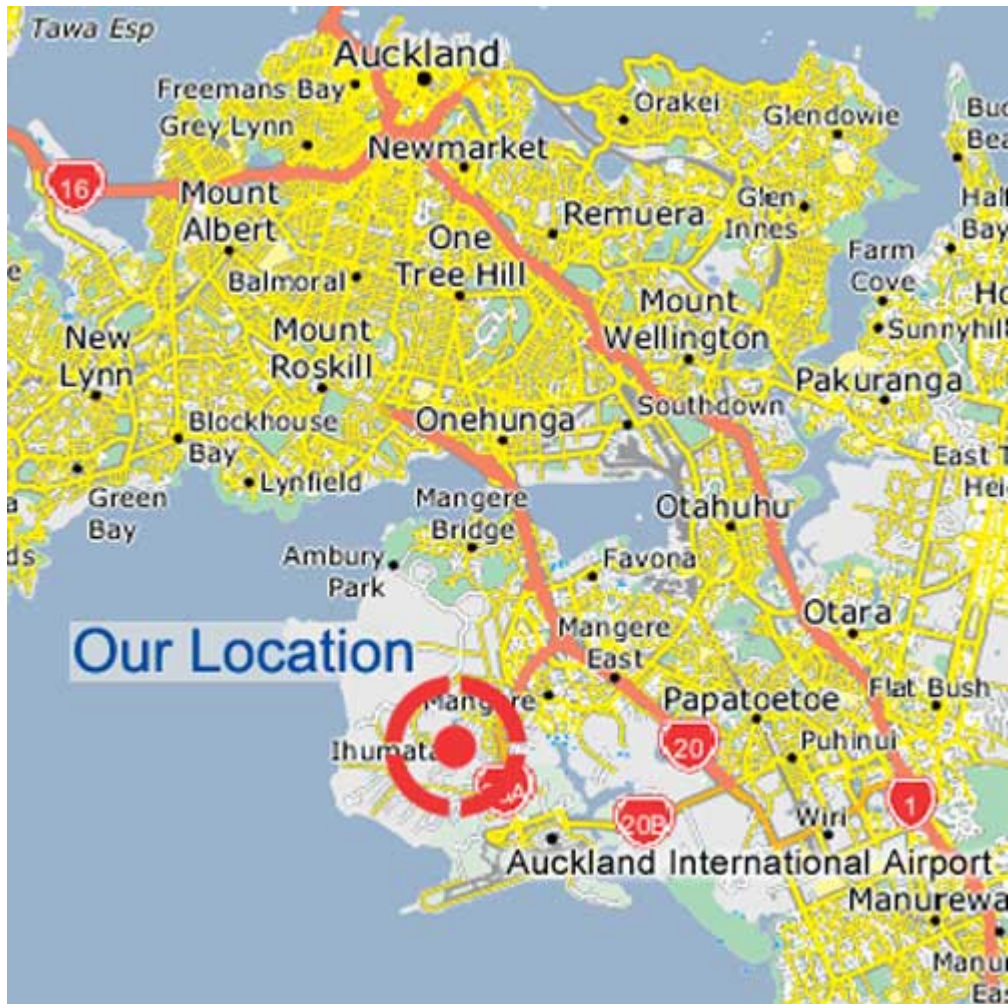

SUTTON GROUP

56-58 Aintree Ave, Airport Oaks, Auckland - Phone + 64 9 257 1572

SUTTON GROUP

56-58 Aintree Ave, Airport Oaks, Auckland - Phone + 64 9 257 1572

SUTTON GROUP

56-58 Aintree Ave, Airport Oaks, Auckland - Phone + 64 9 257 1572